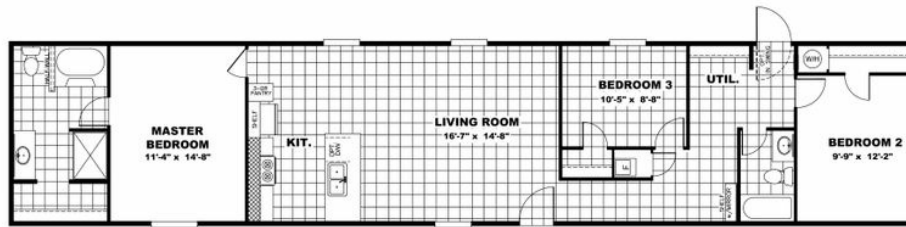

VICTORY PLUS

VICTORY PLUS Model number:

3 beds • 2 baths • 1165 sq.ft. • 16' width • 76' depth

Our home building facilities invest in continuous product and process improvements. Plans, dimensions, features, materials, specifications and availability are subject to change without notice or obligation. Renderings and floor plans are representative likenesses of our homes and may differ from the actual homes. We invite you to tour a Home Center near you and inspect the highest value in quality housing available or call (828) 684-1550 to speak with a Home Consultant. Copyright 2017, CMH. All rights reserved.

(828) 684-1550

VICTORY PLUS

VICTORY PLUS Model number:

3 beds • 2 baths • 1165 sq.ft. • 16' width • 76' depth

Our home building facilities invest in continuous product and process improvements. Plans, dimensions, features, materials, specifications and availability are subject to change without notice or obligation. Renderings and floor plans are representative likenesses of our homes and may differ from the actual homes. We invite you to tour a Home Center near you and inspect the highest value in quality housing available or call (828) 684-1550 to speak with a Home Consultant. Copyright 2017, CMH. All rights reserved.