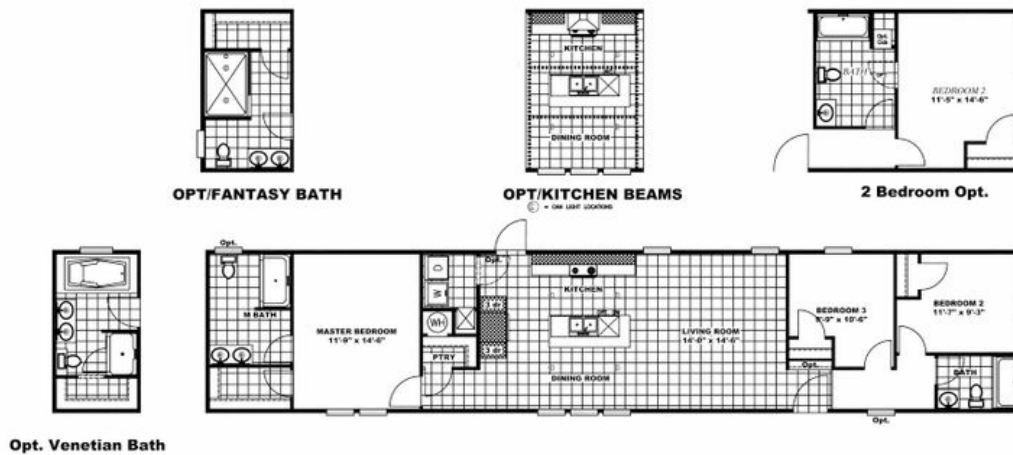

REVOLUTION 76A

REVOLUTION 76A Model number: 46REV16763AH18

3 beds • 2 baths • 1216 sq.ft. • 16' width • 76' depth

Our home building facilities invest in continuous product and process improvements. Plans, dimensions, features, materials, specifications and availability are subject to change without notice or obligation. Renderings and floor plans are representative likenesses of our homes and may differ from the actual homes. We invite you to tour a Home Center near you and inspect the highest value in quality housing available or call (828) 684-1550 to speak with a Home Consultant. Copyright 2017, CMH. All rights reserved.

REVOLUTION 76A Model number: 46REV16763AH18

3 beds • 2 baths • 1216 sq.ft. • 16' width • 76' depth

Our home building facilities invest in continuous product and process improvements. Plans, dimensions, features, materials, specifications and availability are subject to change without notice or obligation. Renderings and floor plans are representative likenesses of our homes and may differ from the actual homes. We invite you to tour a Home Center near you and inspect the highest value in quality housing available or call (828) 684-1550 to speak with a Home Consultant. Copyright 2017, CMH. All rights reserved.